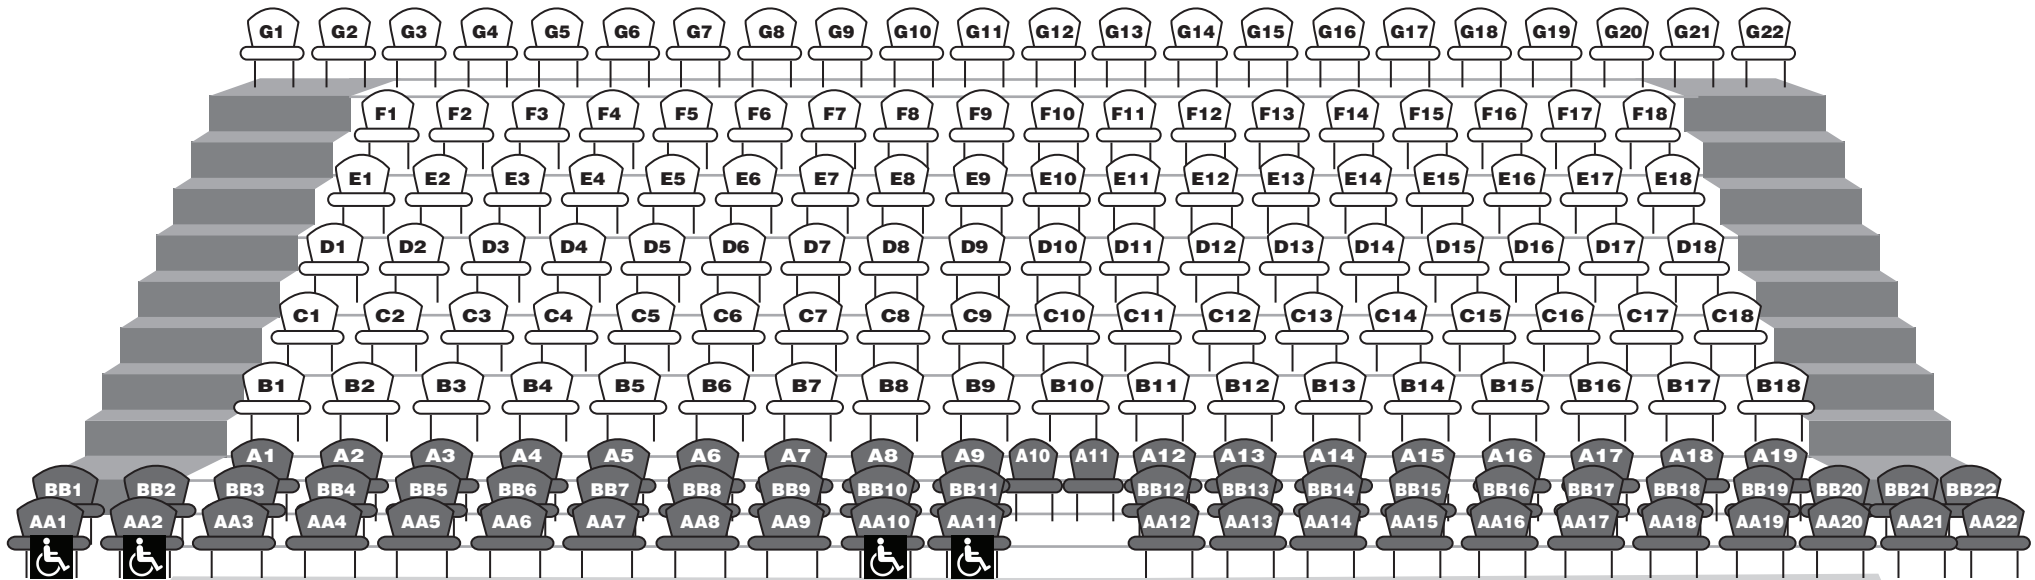

TECO THEATER

NOTE: Rows "AA", "BB" and "A" are on the stage floor and not elevated.

STAGE FLOOR